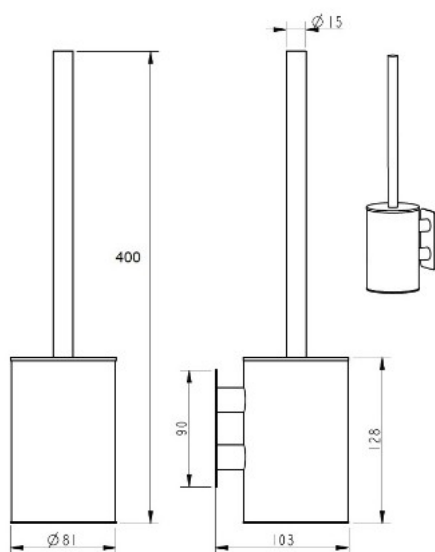

PRODUCT SHEET

Description:

Toilet Brush Holder "Pisa", Adhesive, SS304, Brushed, $\varnothing 81 \times 128$ mm

Item number:

22.07.591-0

Units	Box	Carton	HS Code	Barcode
Pcs.			8302500000	 5704866520843

SISO A/S